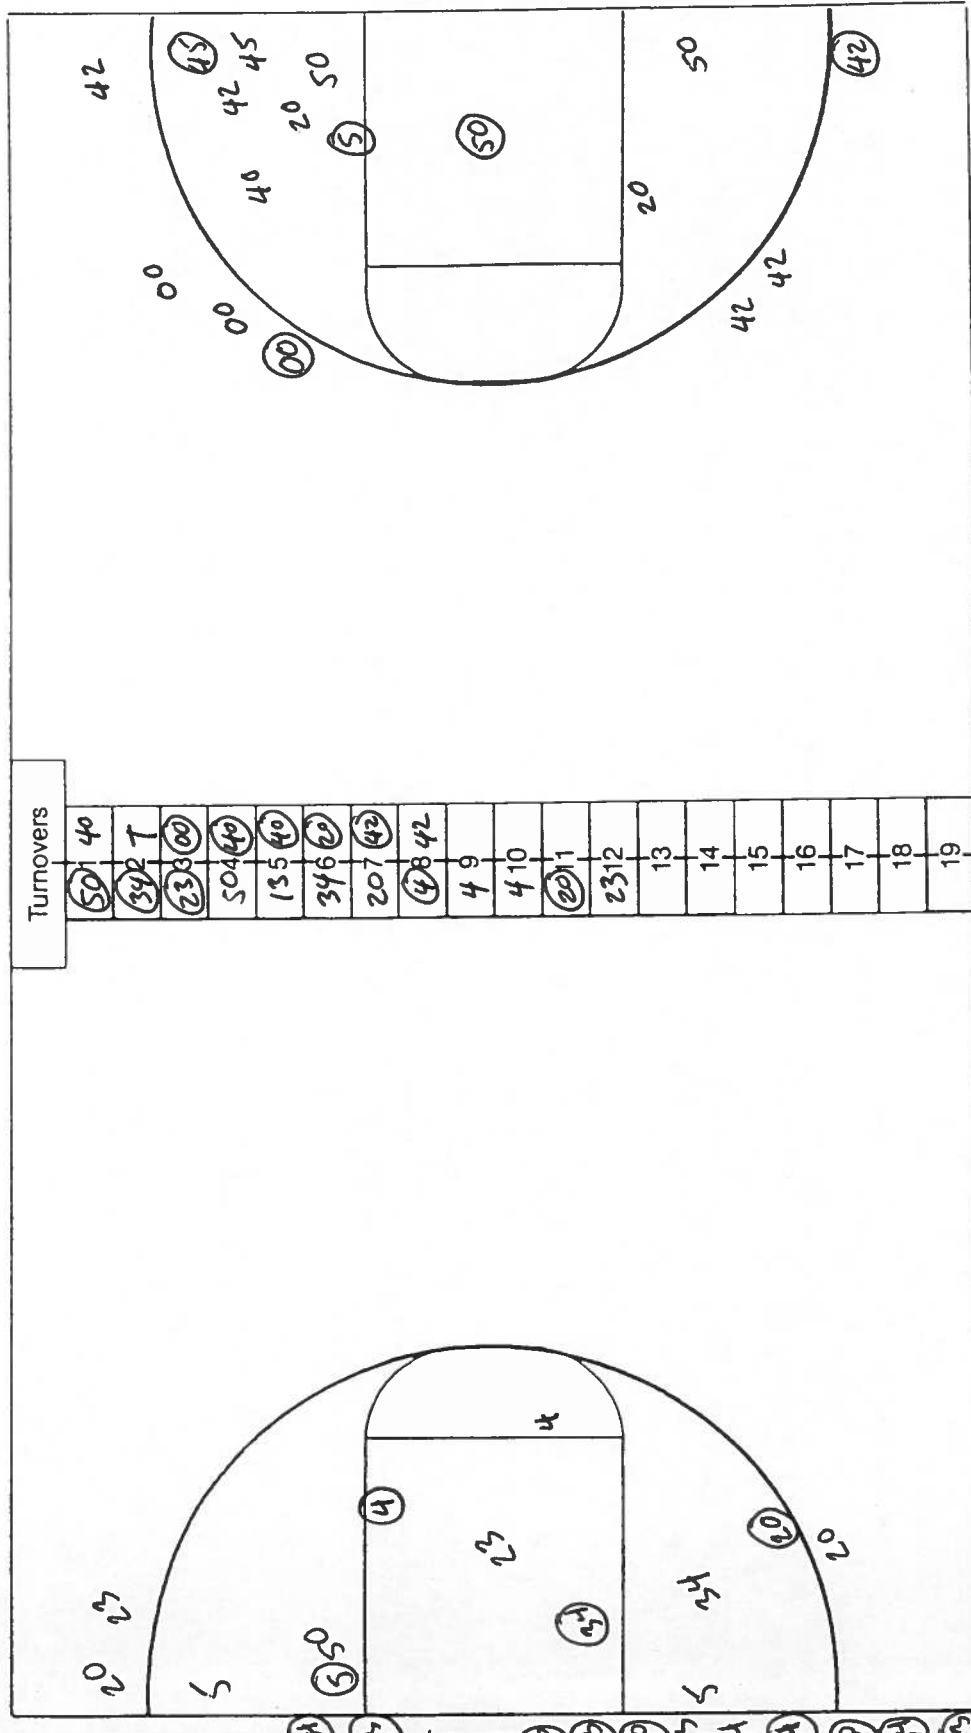

# NCAA BASKETBALL SHOT CHART

First Half

Second Half

(Circle one)

Layups 40 42 40 45 40 5 5 00 4 40

Team MEMPHIS

Team HAWAII

Attempted 28