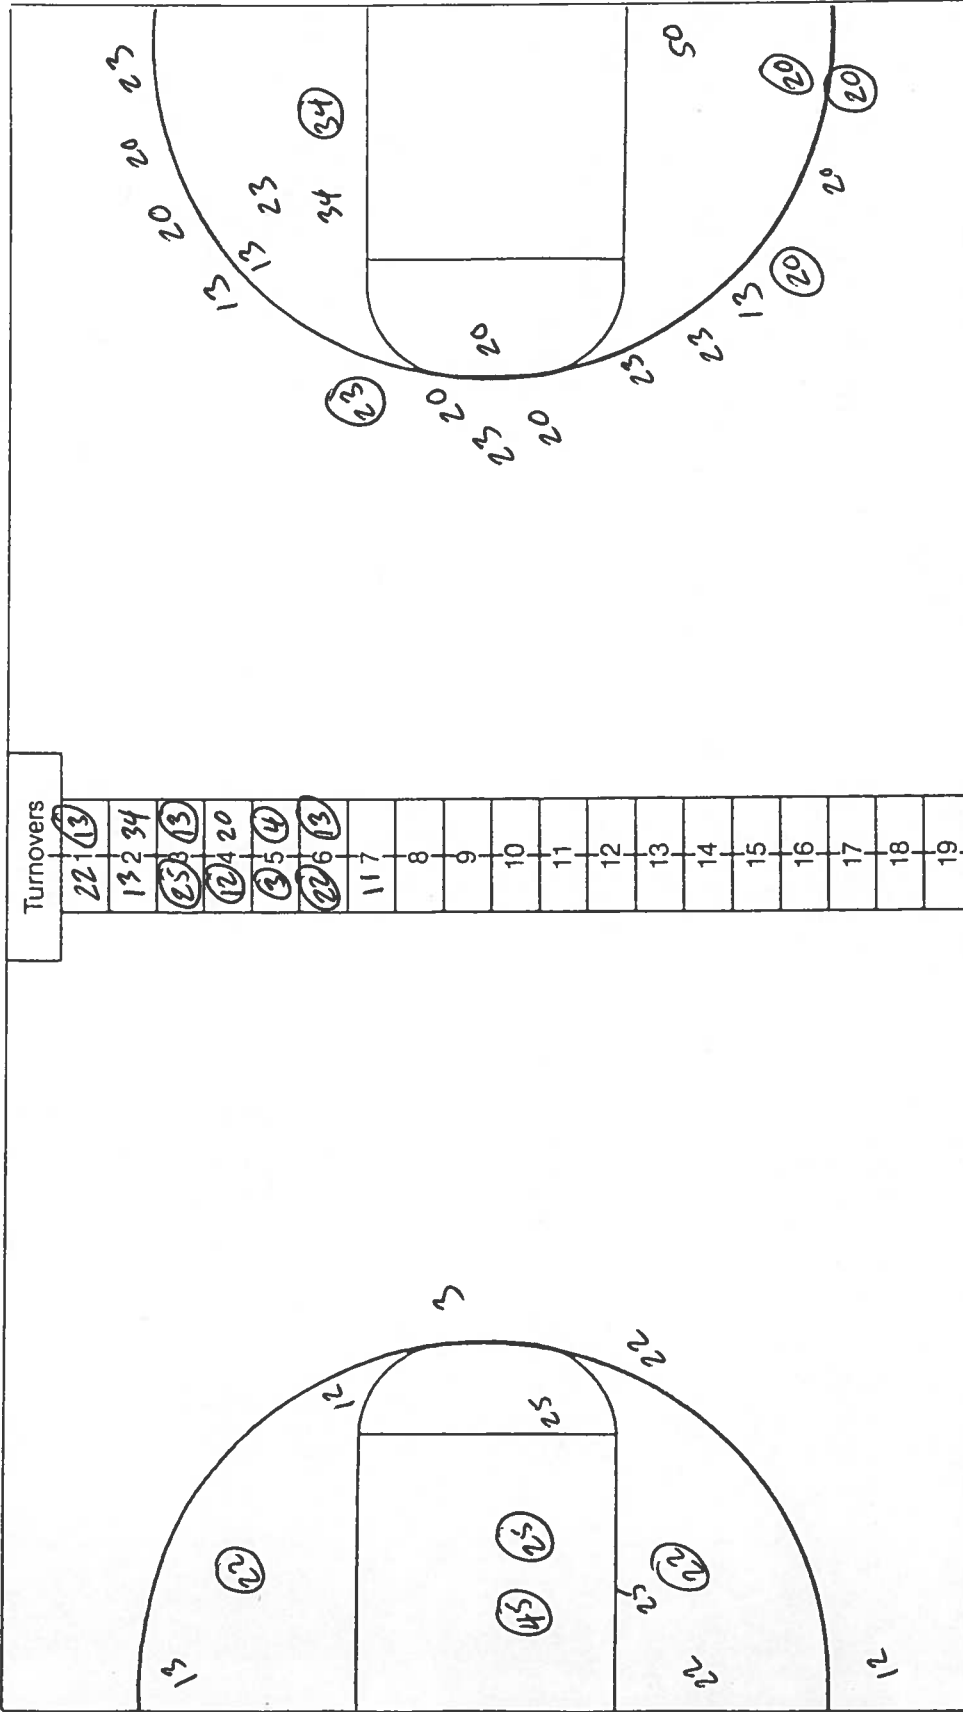

NCAA BASKETBALL SHOT CHART

First Half

Second Half

(Circle one)

Layups (50) (23) (13) (23) (23) (20) (23)

Team HAWAII

Team MARYLAND

Attempted 28
Made 12
Percentage 0.429

Pts Off Turnover 8

Attempted 20
Made 12
Percentage 0.600

Layups (2) (2) (2) (2) (2) (2) (2) (2)