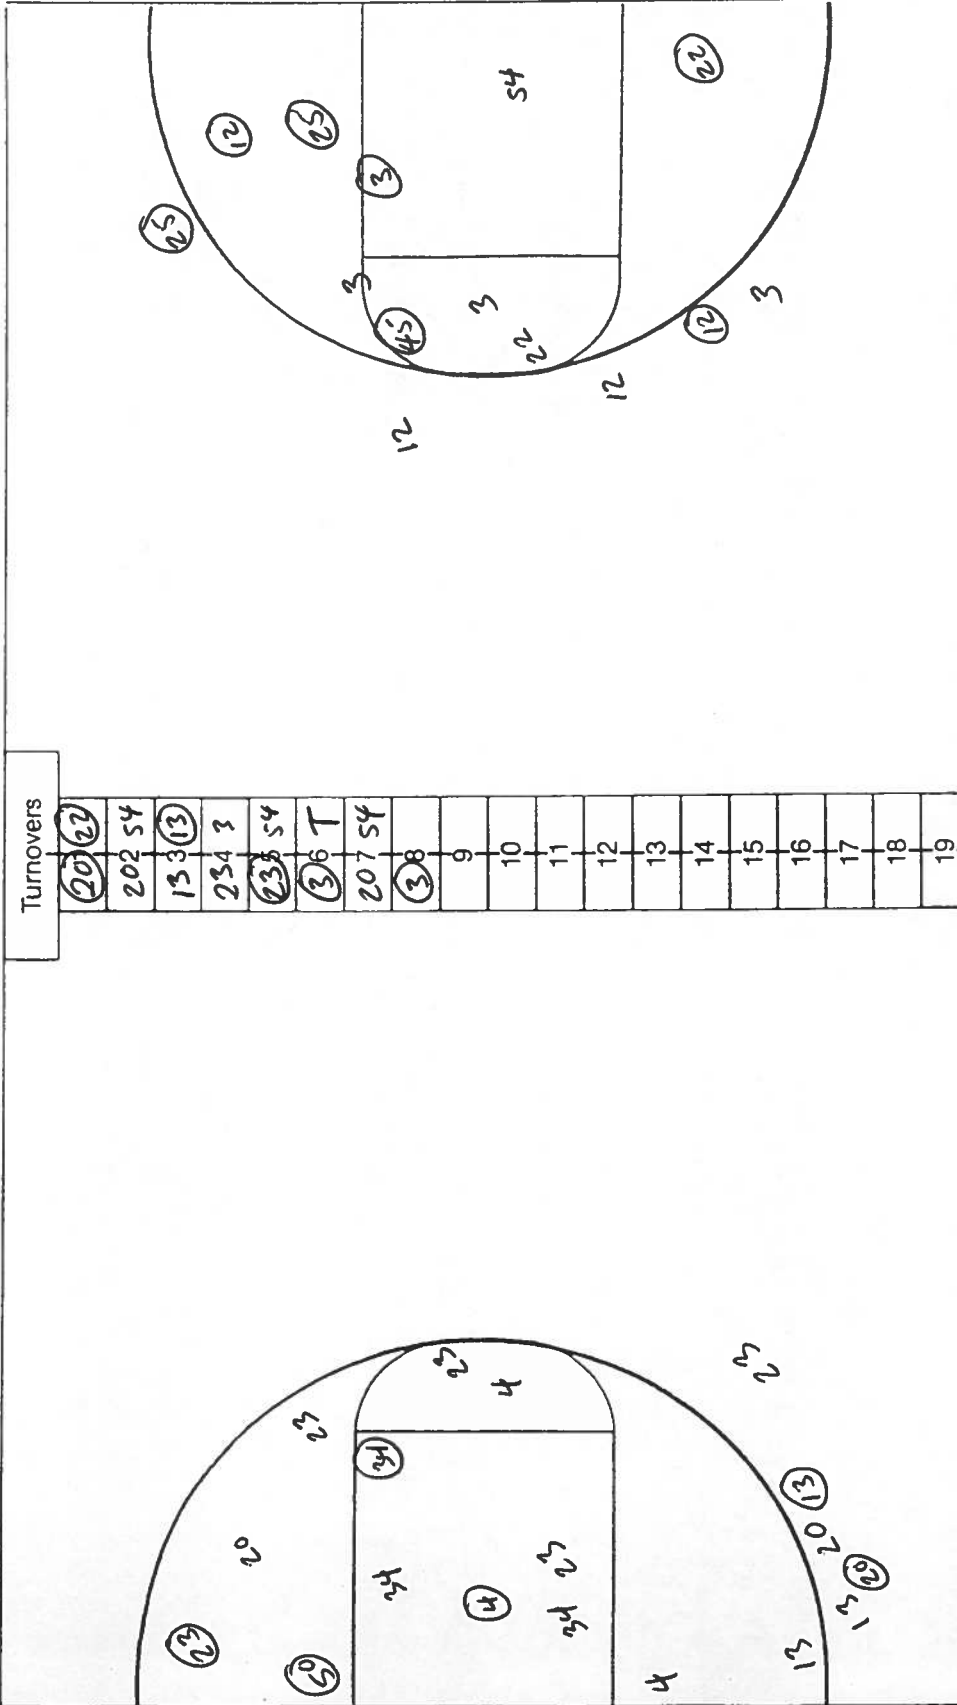

 27 Curry ft (1-1)
 28

NCAA BASKETBALL SHOT CHART

First Half

Second Half

(Circle one)

22 54 3 Layups 22 3 54 22 3 22 11 22 45 22

Team MARYLAND

Team HAWAII