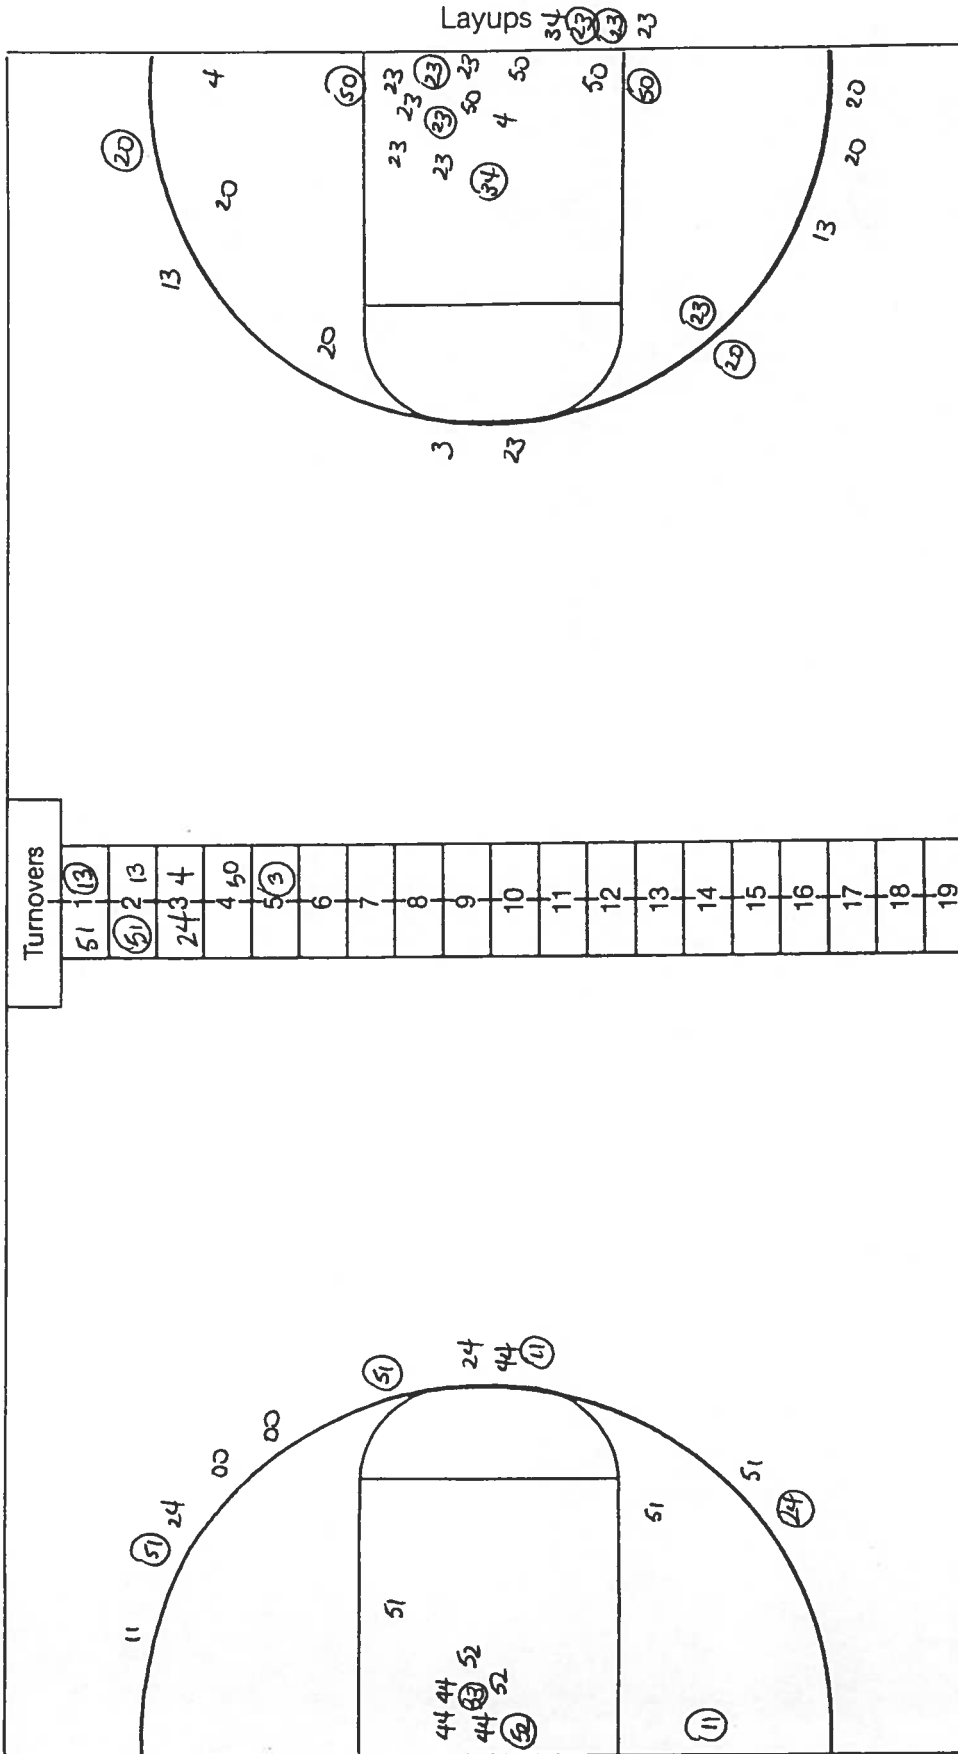

NCAA BASKETBALL SHOT CHART

First Half

Second Half

(Circle one)

Team HAWAII

Attempted 30
Made 10
Percentage .333

pts off
to
4 2

Attempted 26
Made 10
Percentage .385

Team ST. MARY'S

Layups 51 24 44 11 51