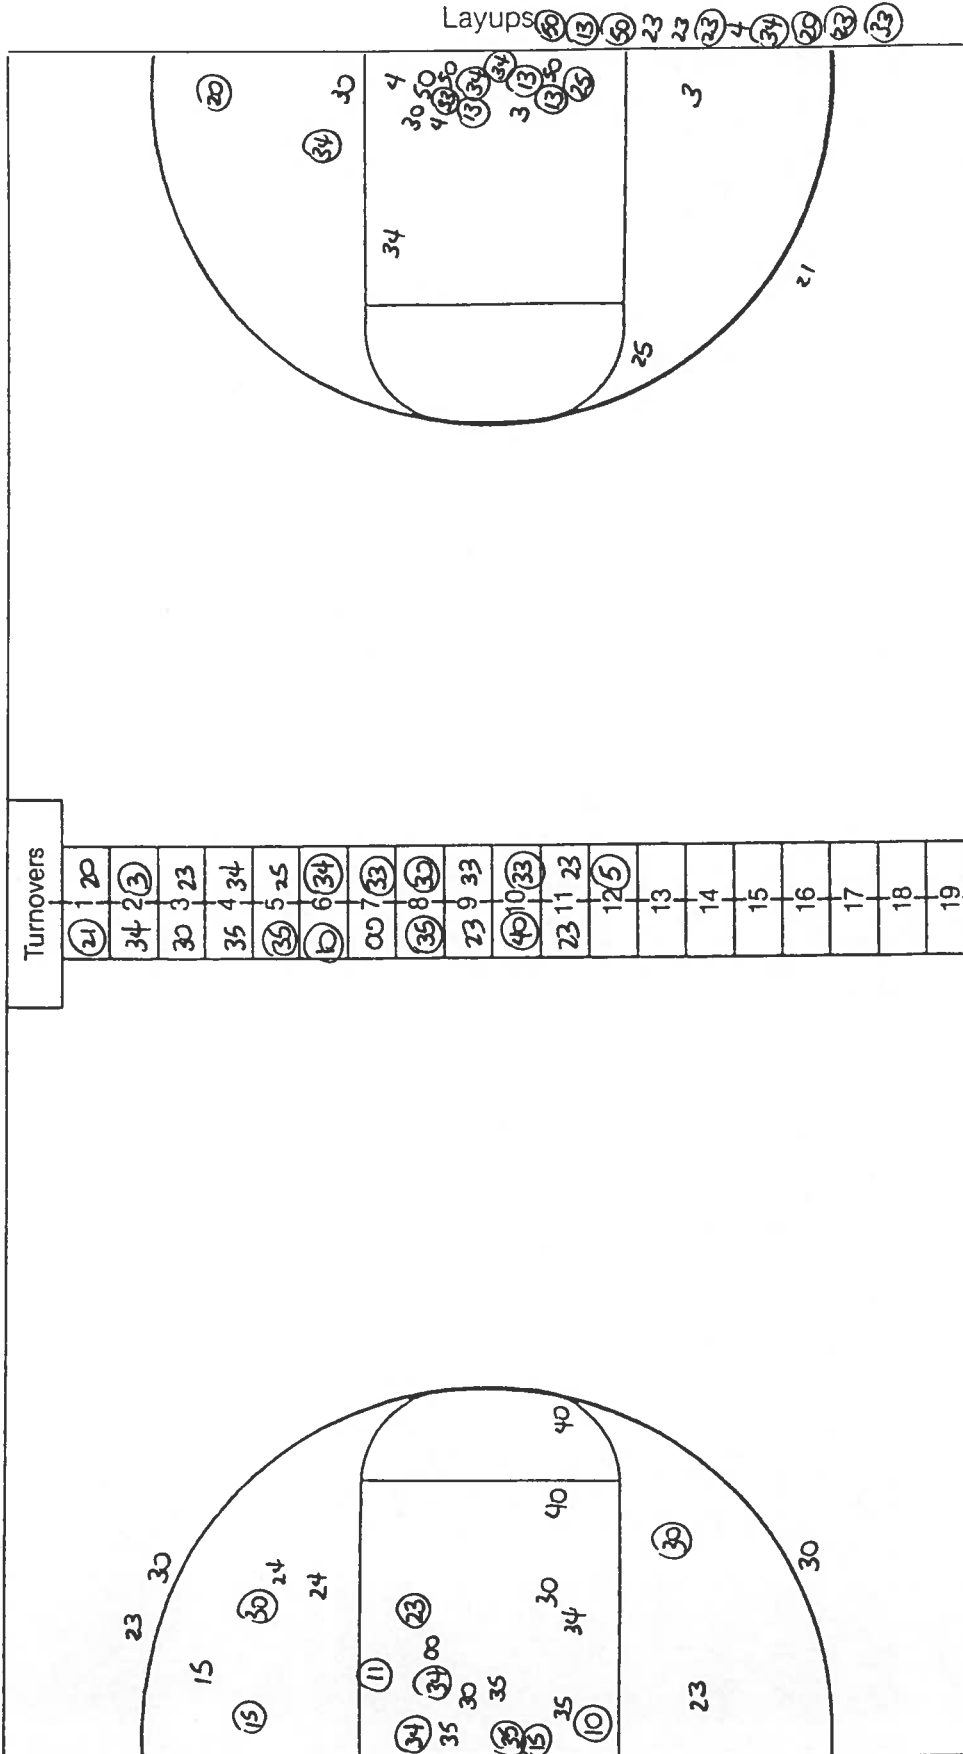

Game ends.

Score: Hawaii 80, Alabama State 54

NCAA BASKETBALL SHOT CHART

First Half

Second Half

(Circle one)

Team HAWAII

Team ALABAMA ST.