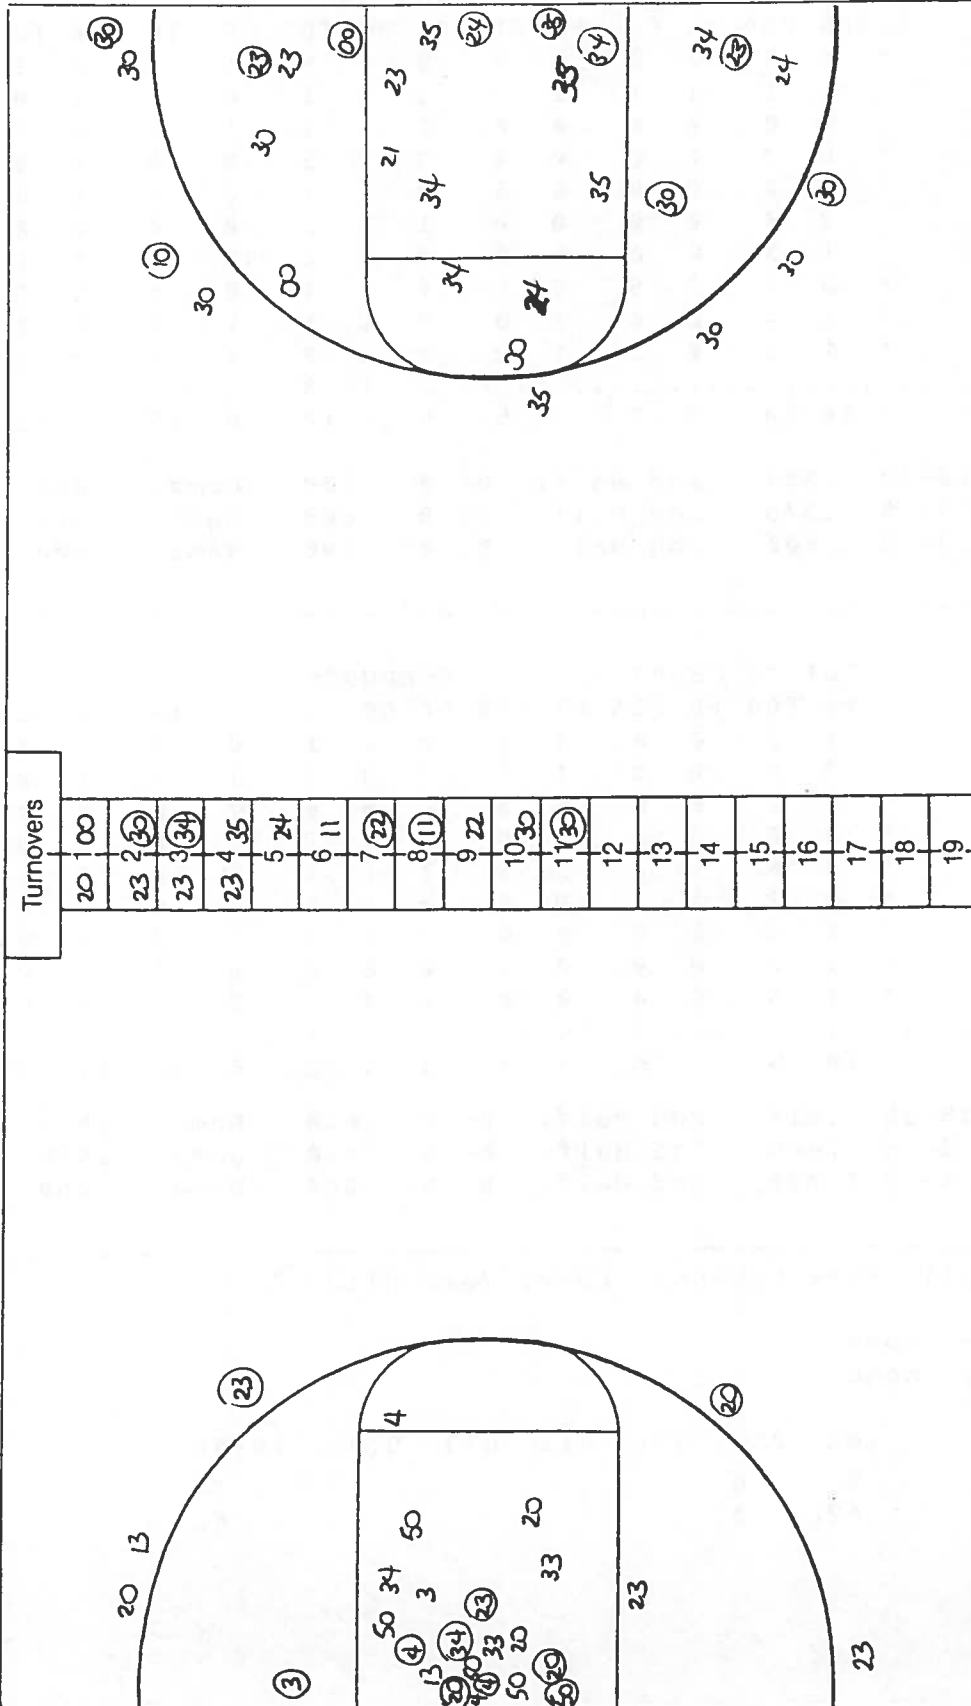

NCAA BASKETBALL SHOT CHART

First Half

Second Half

(Circle one)

Layups 2

Team ALABAMA St.

Team HAWAII

Attempted 30
Made 10
Percentage .333

pts off T.O. 0

Attempted 35
Made 18
Percentage .514

Layups (3) (3) (2) (2) (3) (4) (1) (3) (2)

OFFICIAL BASKETBALL BOX SCORE -- F I R S T H A L F
Alabama State vs Hawai'i
12-6-96 7:05 p.m. at Special Events Arena - Honolulu, HI

VISITORS: Alabama State

No.	N A M E	TOT-FG		3-PT		FT	FTA	REBOUNDS			PF	TP	A	TO	BLK	S	MIN
		FG	FGA	FG	FGA			OF	DE	TOT							
00	HARRIS, Reginald	* 1	3	0	0	0	0	0	1	1	1	2	2	1	0	0	16
10	CLIFTON, Arteria	1	1	1	1	2	3	1	0	1	0	5	1	0	0	0	6
11	CHANDLER, Corey	0	0	0	0	0	0	1	0	1	1	0	0	2	0	0	4
21	RILES, Malik	* 0	2	0	0	0	0	0	2	2	0	0	0	0	0	0	9
22	ANDERS, Troy	0	0	0	0	0	0	0	1	1	0	0	1	2	0	0	8
23	EPPS, Tauheed	2	4	0	0	0	0	1	1	2	0	4	0	0	0	1	8
24	TATE, Antwan	1	3	0	0	0	0	0	2	2	1	2	0	1	0	1	9
30	MCGRIFF, Darrick	* 3	8	2	6	0	0	0	1	1	0	8	1	3	0	0	17
34	ROBINSON, Derrick	* 1	4	0	0	0	0	0	1	1	1	2	2	1	0	0	12
35	LEE, DeCondre'	* 1	5	0	1	1	2	0	2	2	1	3	0	1	0	0	11
TEAM REBOUNDS.....								2	1	3							
TOTALS		10	30	3	8	3	5	5	12	17	5	26	7	11	0	2	100

TOTAL FG% 1st Half:	10-30	.333	2nd Half:	0- 0	.000	Game:	.333	DEADBALL
3-Pt. FG% 1st Half:	3- 8	.375	2nd Half:	0- 0	.000	Game:	.375	REBOUNDS
F Throw % 1st Half:	3- 5	.600	2nd Half:	0- 0	.000	Game:	.600	2, 2

HOME TEAM: Hawai'i

No.	N A M E	TOT-FG		3-PT		FT	FTA	REBOUNDS			PF	TP	A	TO	BLK	S	MIN
		FG	FGA	FG	FGA			OF	DE	TOT							
03	CURRY, Aaron	1	2	0	0	0	0	0	1	1	0	2	3	0	0	0	8
04	ROBINSON, Michael	3	5	0	0	1	1	2	3	5	1	7	0	0	2	0	12
05	GALLON, Quentin	0	0	0	0	0	0	0	0	0	1	0	0	0	0	0	5
13	KROEGER, Micah	* 4	6	0	1	0	0	0	2	2	2	8	2	0	0	1	15
20	SMITH, Alikea	* 3	6	1	2	3	3	0	1	1	1	10	0	1	0	1	15
23	CARTER, Anthony	* 4	7	1	2	0	0	0	1	1	0	9	6	3	0	3	16
33	FURLONG, Danny	1	2	0	0	0	0	0	2	2	1	2	0	0	1	1	6
34	AMBROZICH, Eric	* 1	2	0	0	0	0	0	0	0	0	2	0	0	0	0	8
50	SUNDBERG, Seth	* 1	5	0	0	0	0	1	4	5	0	2	0	0	1	1	15
TEAM REBOUNDS.....								0	1	1							
TOTALS		18	35	2	5	4	4	3	15	18	6	42	11	4	4	7	100

TOTAL FG% 1st Half:	18-35	.514	2nd Half:	0- 0	.000	Game:	.514	DEADBALL
3-Pt. FG% 1st Half:	2- 5	.400	2nd Half:	0- 0	.000	Game:	.400	REBOUNDS
F Throw % 1st Half:	4- 4	1.000	2nd Half:	0- 0	.000	Game:	1.000	0

OFFICIALS: David Hall, Gary Sanchez, Larry Yamashita

TECHNICAL FOULS:

Alabama State - none
Hawai'i - none

ATTENDANCE:

SCORE BY PERIODS:	1st	2nd	OT1	OT2	OT3	OT4	TOTAL
Alabama State	26	0					26
Hawai'i	42	0					42