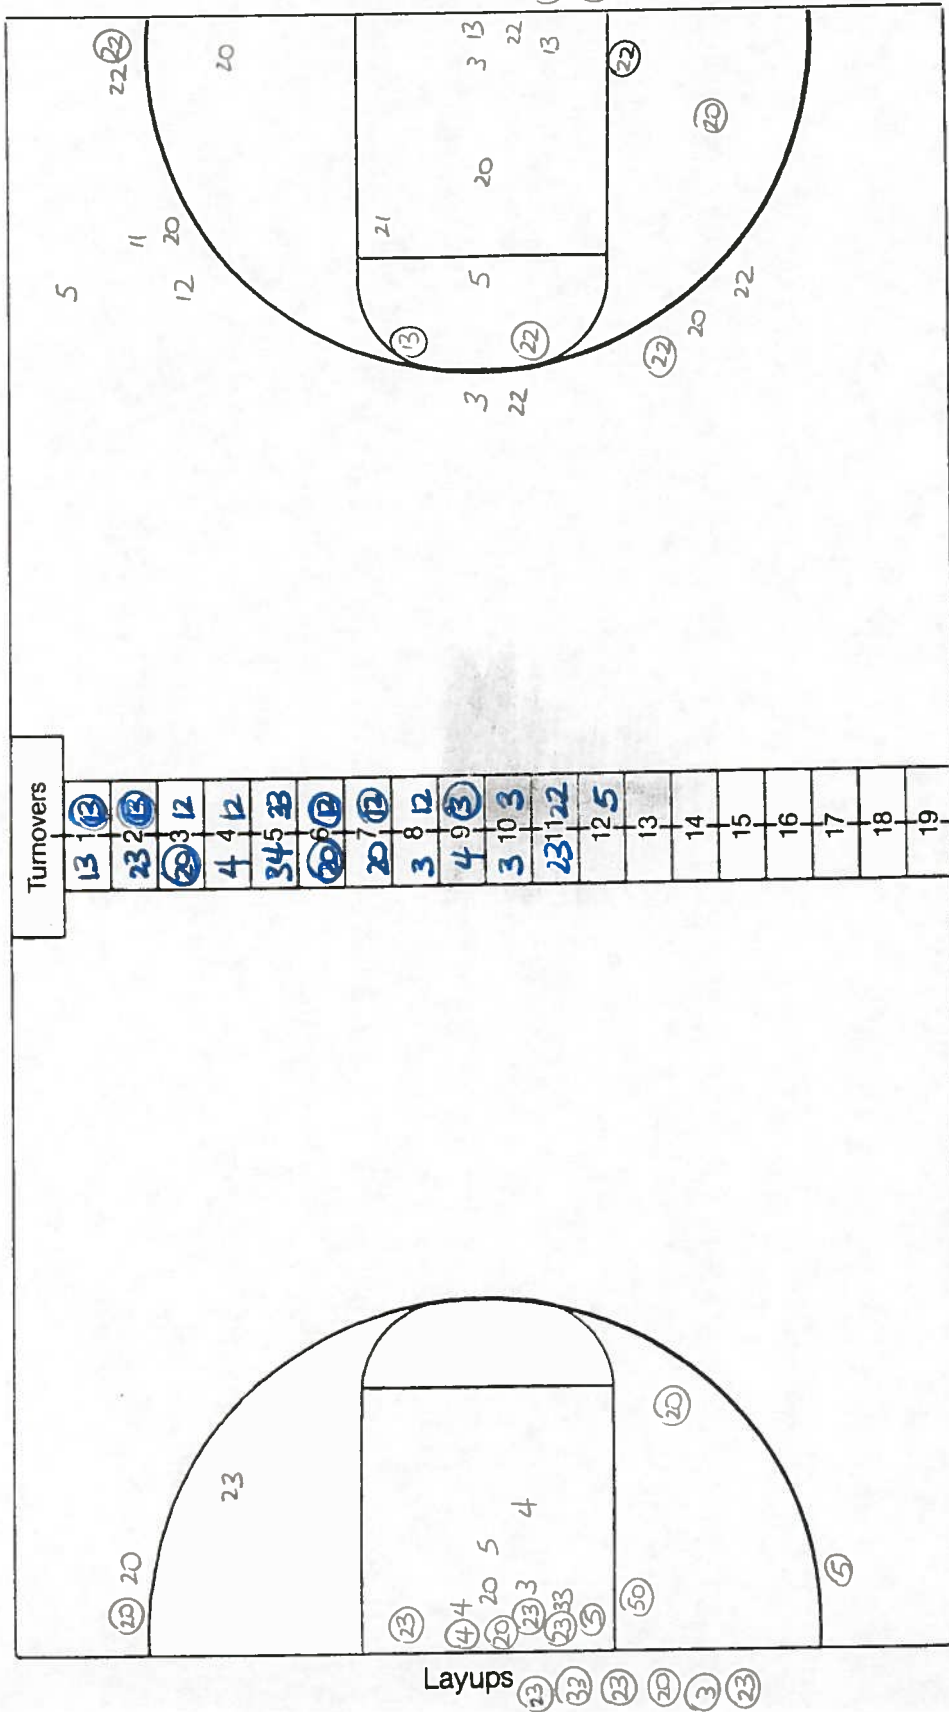

Half ends.

Score: Hawaii 41, Pan American 20.

NCAA BASKETBALL SHOT CHART

First Half

Second Half

(Circle one)

Team Texas-Pan Am

Team Hawaii