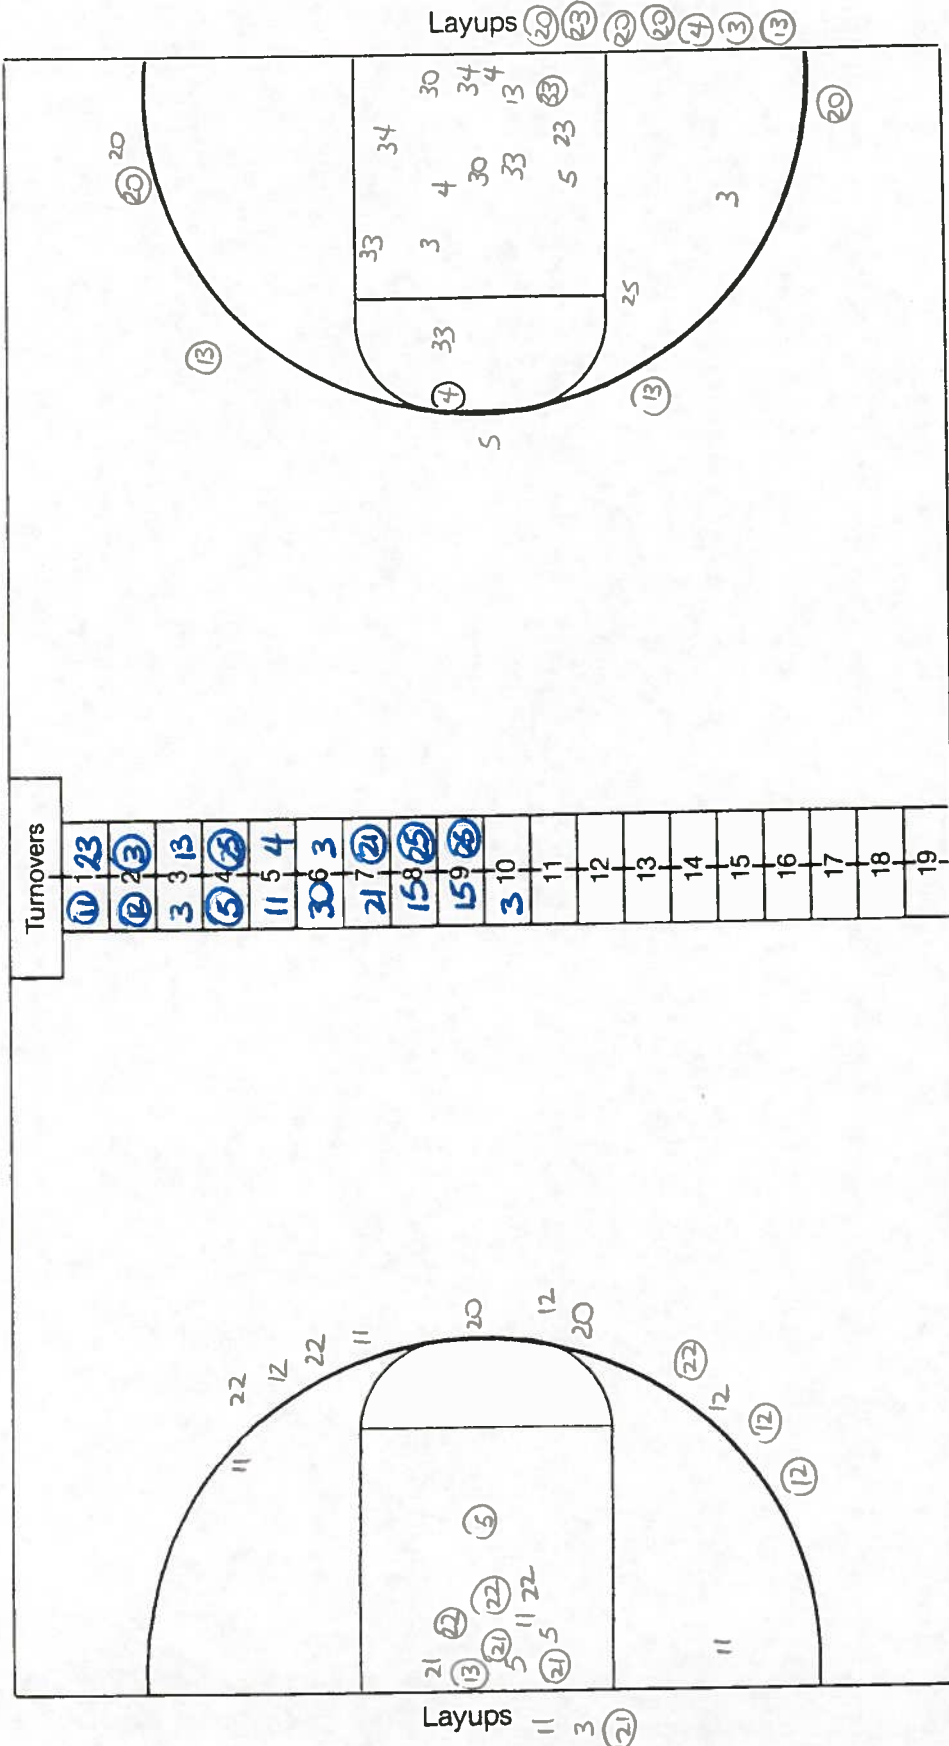

OFFICIAL BASKETBALL BOX SCORE -- G A M E T O T A L S
 Texas-Pan American vs Hawai'i
 11-26-96 7:35 p.m. at Special Events Arena, Honolulu, HI

VISITORS: Texas-Pan American (1-1)

No.	N A M E	TOT-FG		3-PT		FT	FTA	REBOUNDS			PF	TP	A	TO	BLK	S	MIN
		FG	FGA	FG	FGA			OF	DE	TOT							
03	ALLEN, Jeron	* 0	3	0	1	0	0	1	0	1	5	0	1	4	0	0	18
05	JACKSON, Larry	1	5	0	1	0	0	1	0	1	0	2	1	2	0	1	14
11	LAGEMANN, Marcos	0	6	0	2	1	4	1	1	2	1	1	0	3	0	1	27
12	RIOS, Lalo	* 3	7	2	6	0	0	0	4	4	3	8	3	7	0	3	33
13	OSTARCEVIC, Ivan	* 2	5	0	0	2	2	1	1	2	4	6	1	2	0	1	23
15	THOMPSON, Mike	0	0	0	0	0	1	0	1	1	0	0	0	2	0	0	2
20	BETTS, Marcus	1	7	0	4	0	0	0	1	1	1	2	0	0	0	1	17
21	SALAMAO, Rene	* 3	5	0	0	0	0	3	3	6	2	6	0	1	0	1	29
22	BANDMANN, Keli'i	* 8	15	3	8	4	6	2	1	3	1	23	1	0	0	1	34
30	MOLINA, Brian	0	0	0	0	0	0	0	0	0	0	0	0	1	0	0	1
42	PALMQUIST, Matt	0	0	0	0	0	0	0	0	0	0	0	0	0	0	0	2
TEAM REBOUNDS.....								1	0	1							
TOTALS		18	53	5	22	7	13	10	12	22	17	48	7	22	0	9	200

NCAA BASKETBALL SHOT CHART

First Half

Second Half

(Circle one)

Team Hawaii

Team Texas-Pan Am.

Attempted 30
 Made 13
 Percentage .433

pts off 10.
 10 5