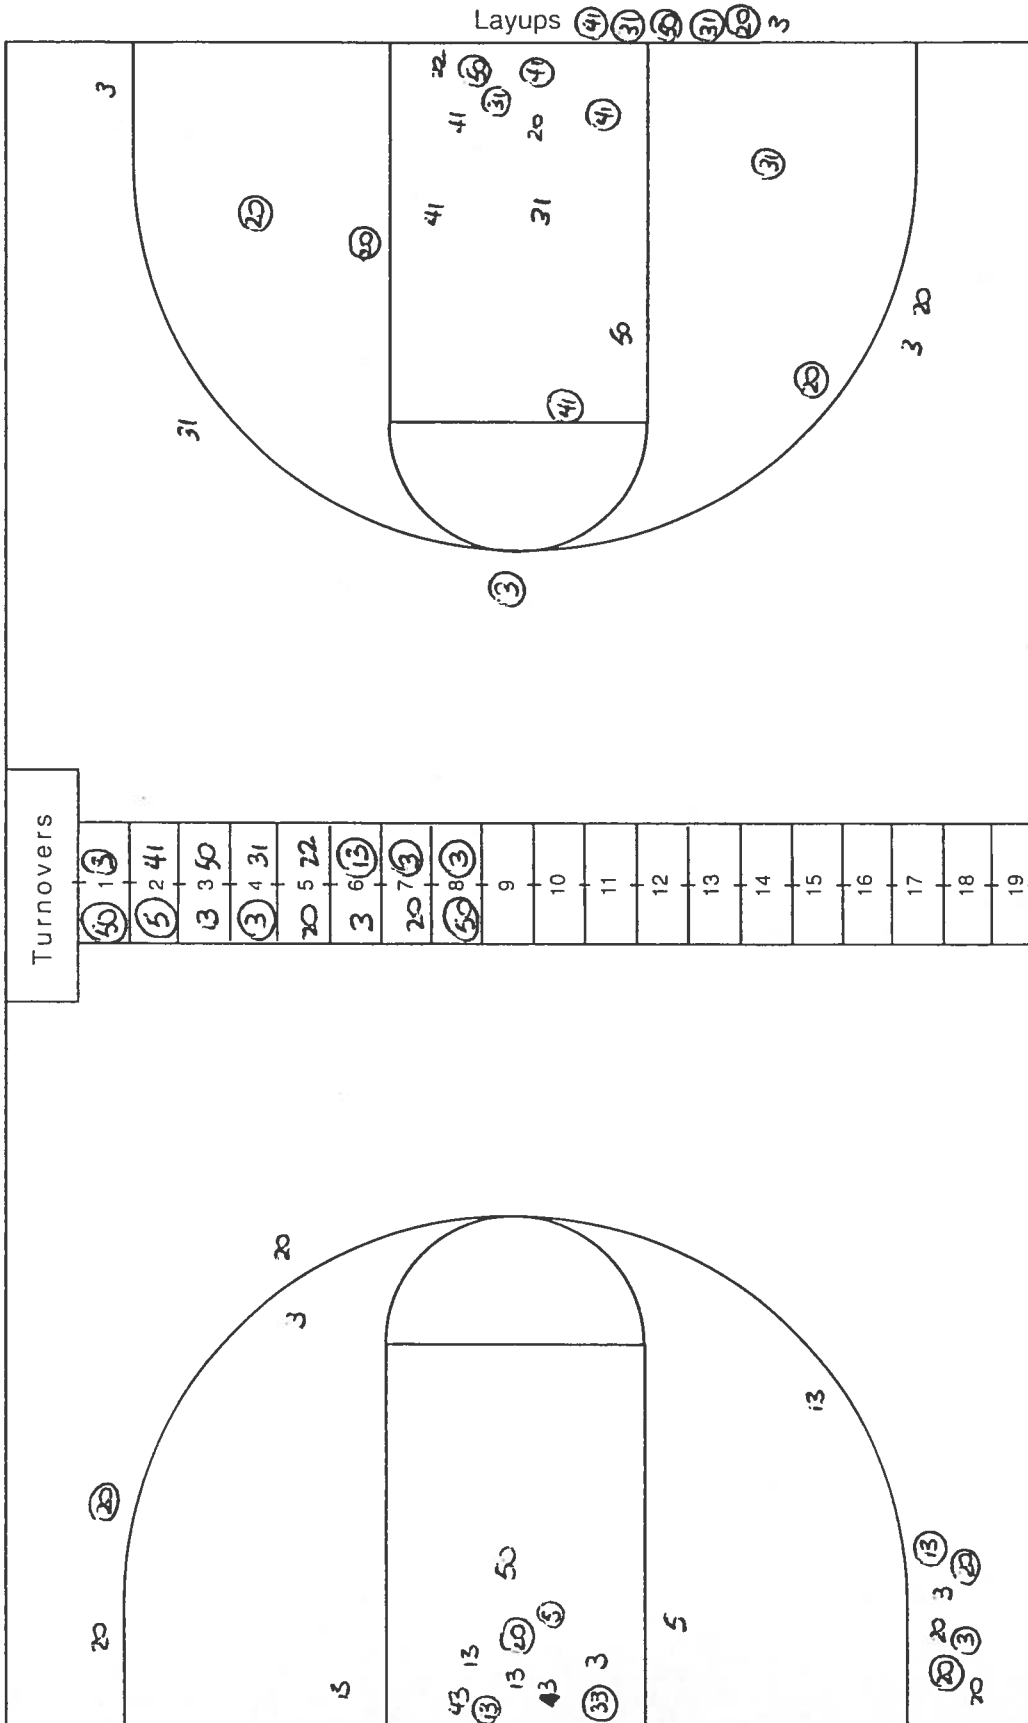

# NCAA® BASKETBALL SHOT CHART

First Half

Second Half

(Circle one)

Team HAWAII

Team UTEP

Layups 4 3 4 5 2 3

Layups 2 3 13 13 13