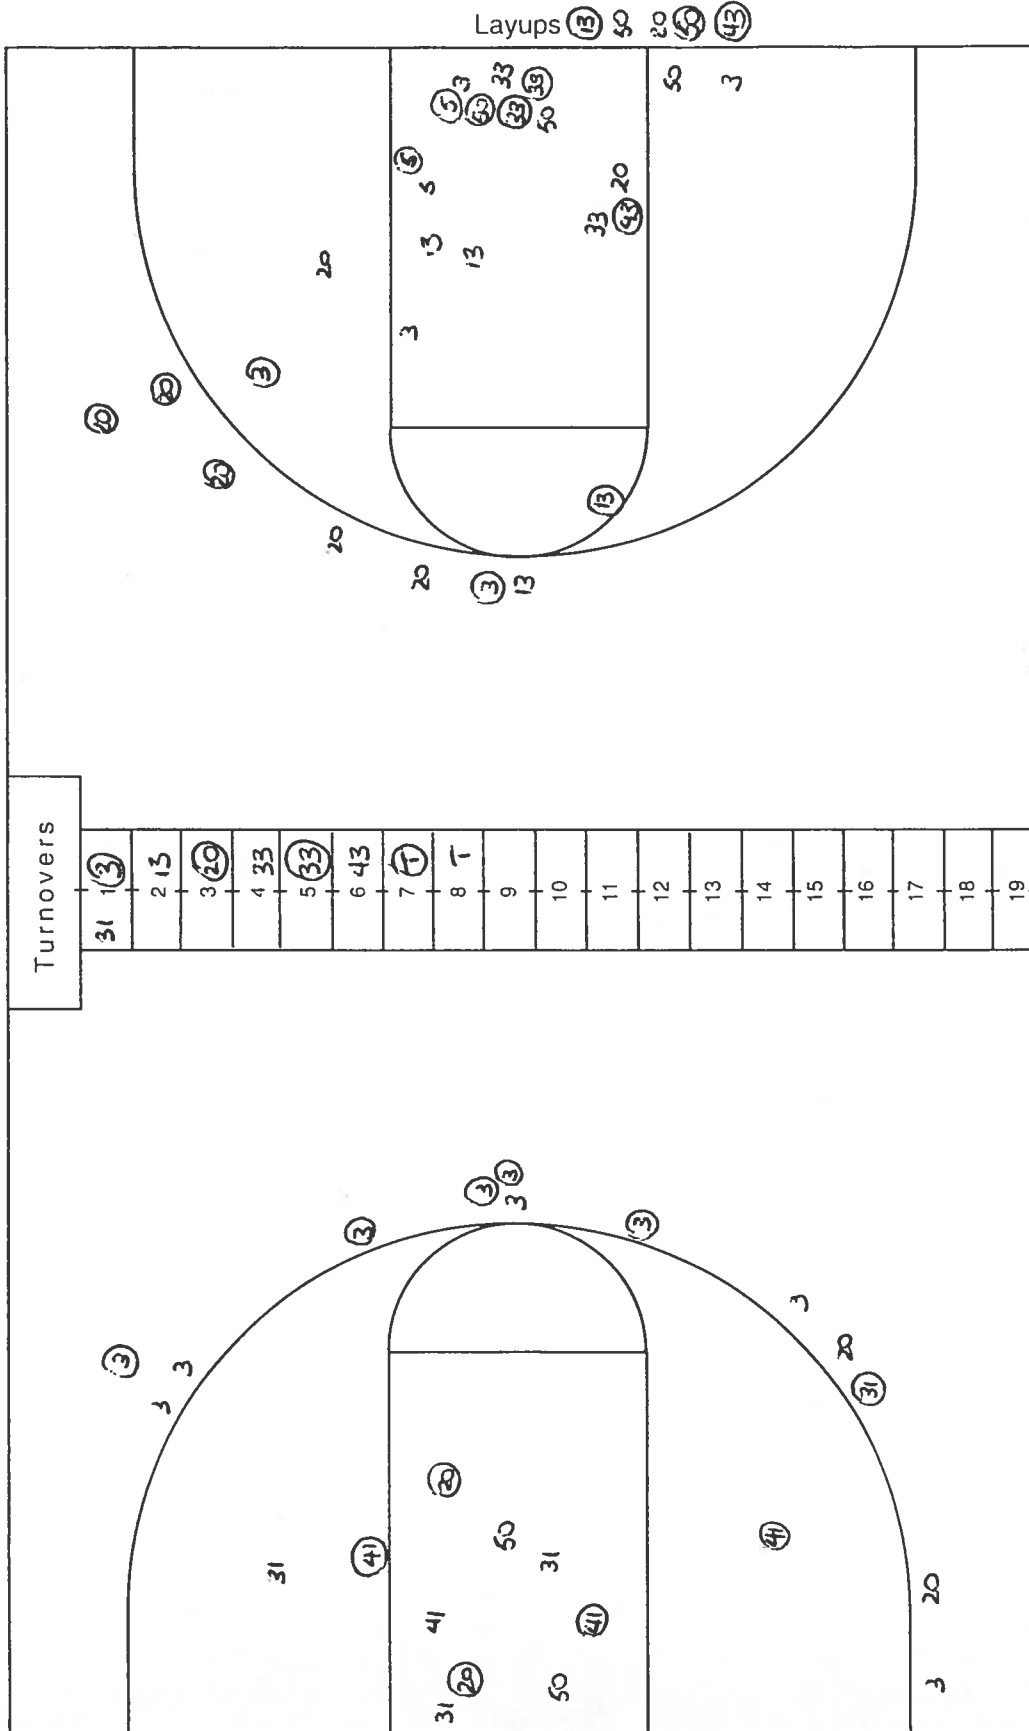

# NCAA® BASKETBALL SHOT CHART

First Half

Second Half

(Circle one)

Team UTEP

Team Hawaii

Layups (13) 50 20 (3) (13)

Layups (3) 41 (3) (20)