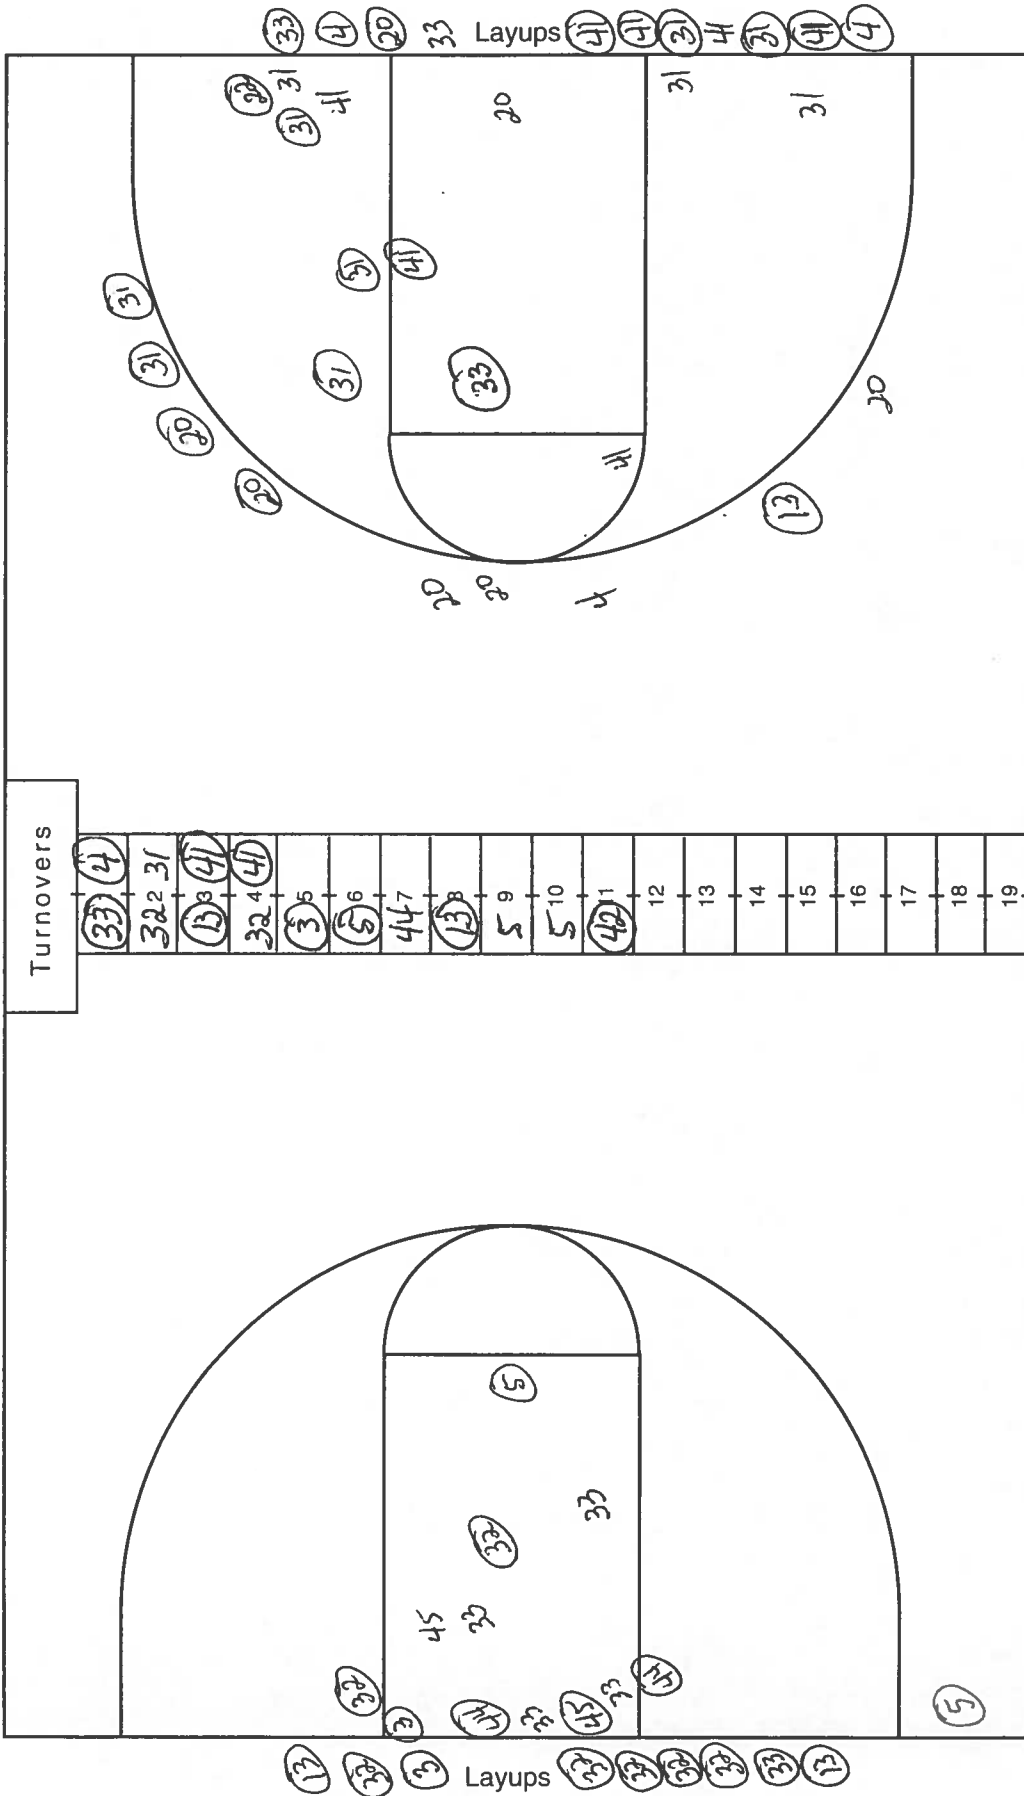

Game ends.
 Score: Missouri 95, Hawaii 89.

NCAA® BASKETBALL SHOT CHART

First Half

Second Half

(Circle one)

Team HAWAII

Team MISSOURI

Attempted 32
 Made 20
 Percentage .625