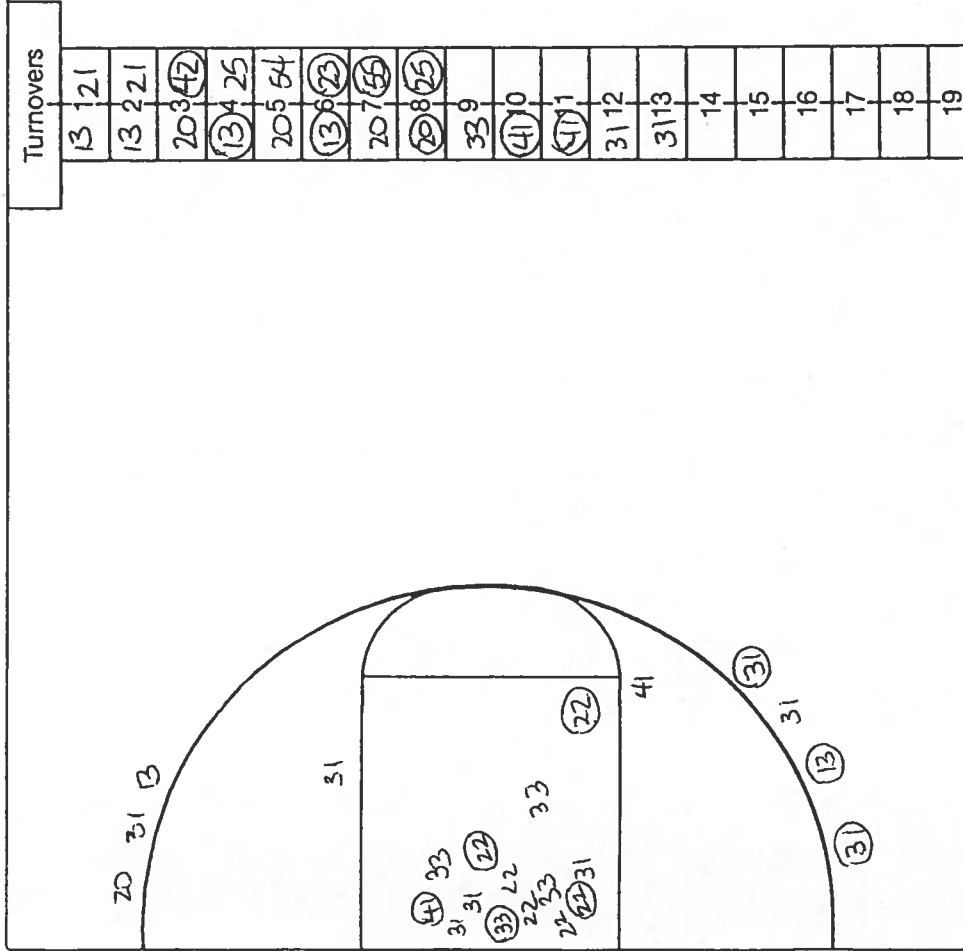

Layups 20 31 31 33 31

Attempted 28
Made 11
Percentage .393