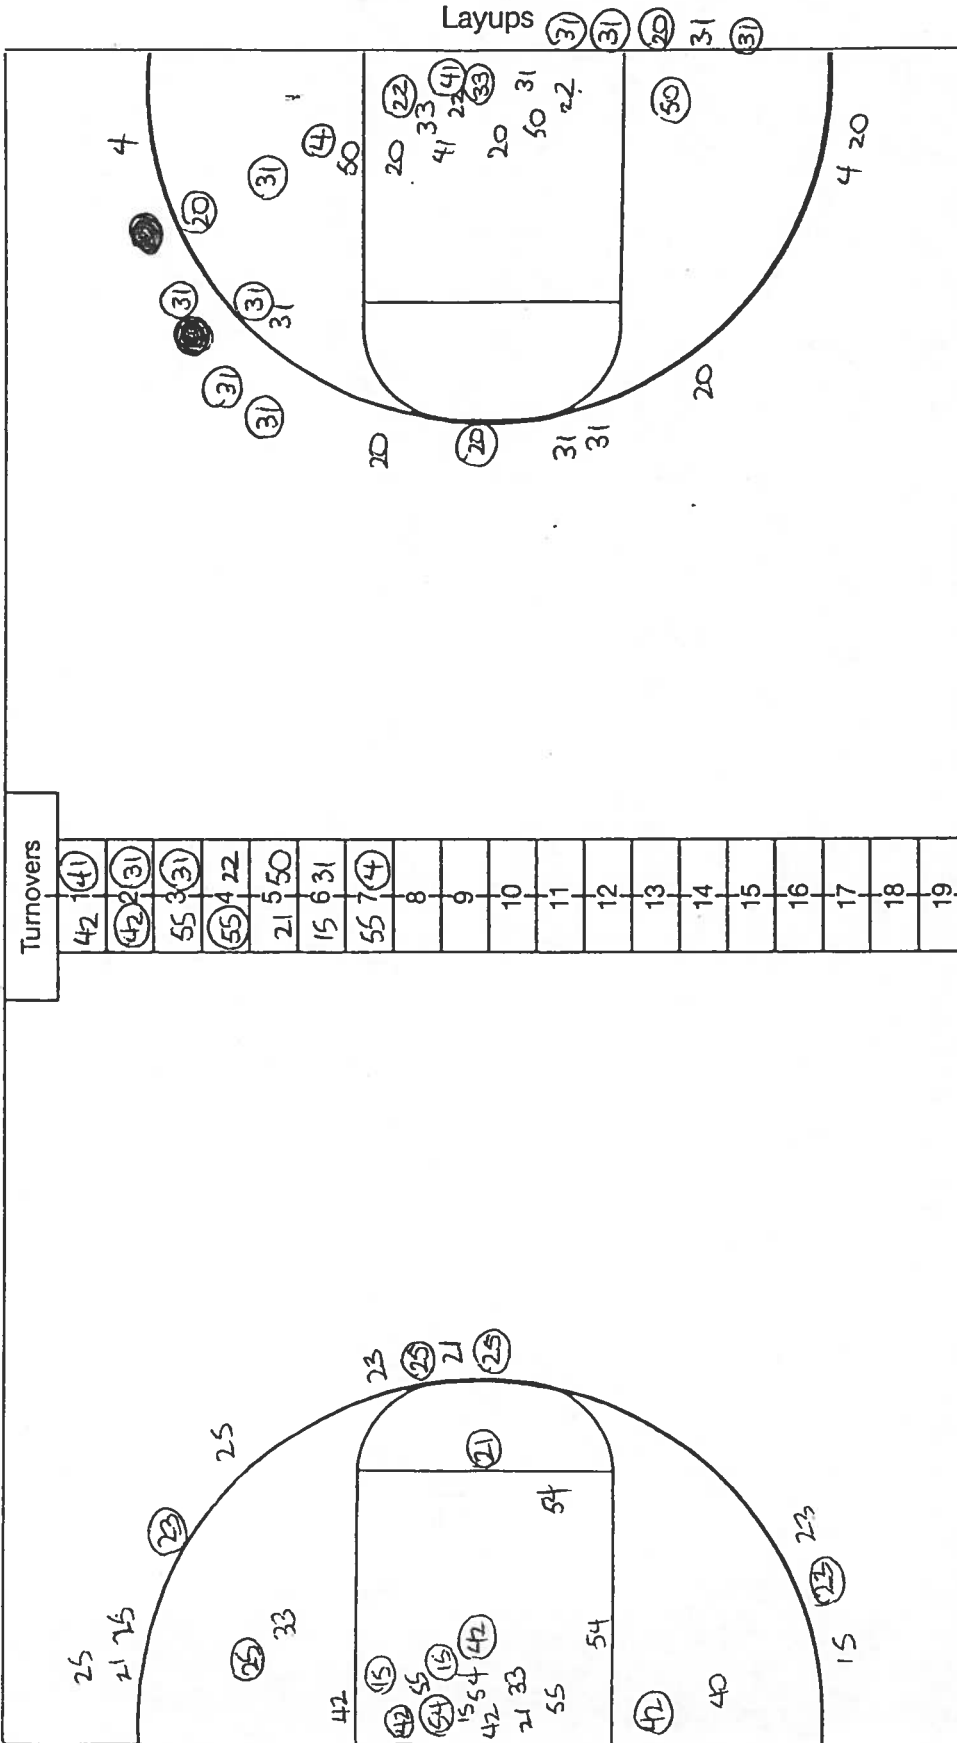

NCAA® BASKETBALL SHOT CHART

First Half

Second Half

(Circle one)

Team HAWAII

Attempted 34
Made 16
Percentage .471

3 7
pts. off
T.O.

Attempted 38
Made 17
Percentage .447

Team RHODE ISLAND

Layups (42) (32) (34) (31) (41) (34)