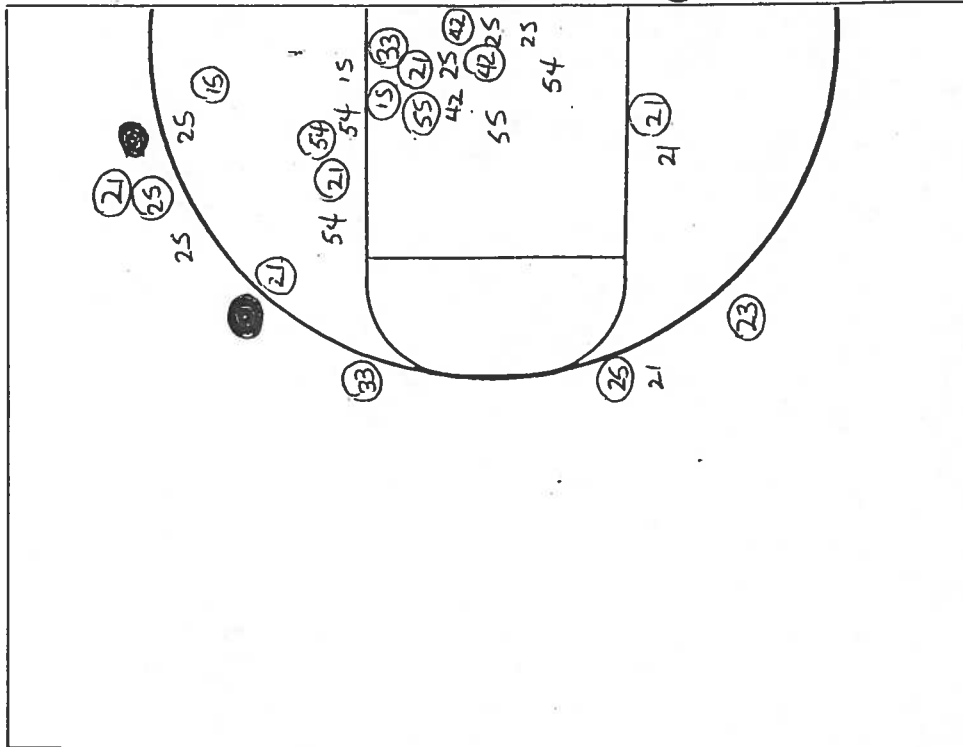

NCAA BASKETBALL SHOT CHART

First Half

Second Half

(Circle one)

Team Rhode Island

Layups 15 42 54 21 42

Attempted 35
Made 18
Percentage .514

12 9
pts off
T.O.

Team Hawaii