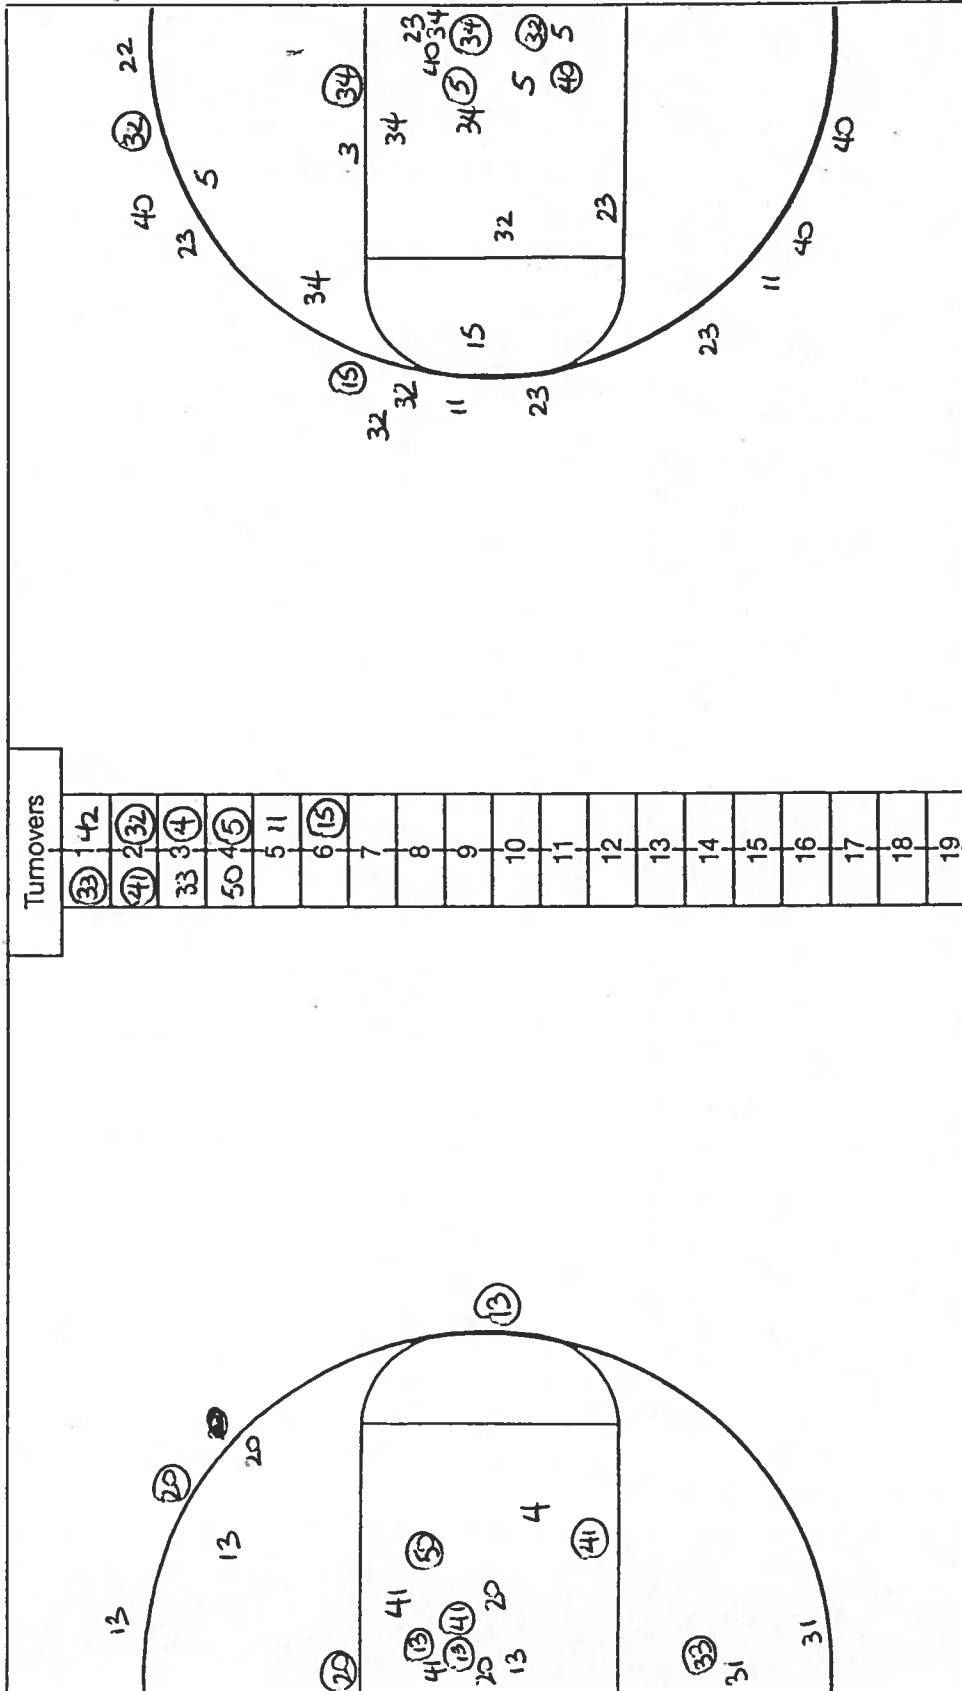

NCAA BASKETBALL SHOT CHART

First Half

Second Half

(Circle one)

Layups

Team CREIGHTON

Team

Attempted 31
 Made 7
 Percentage .226