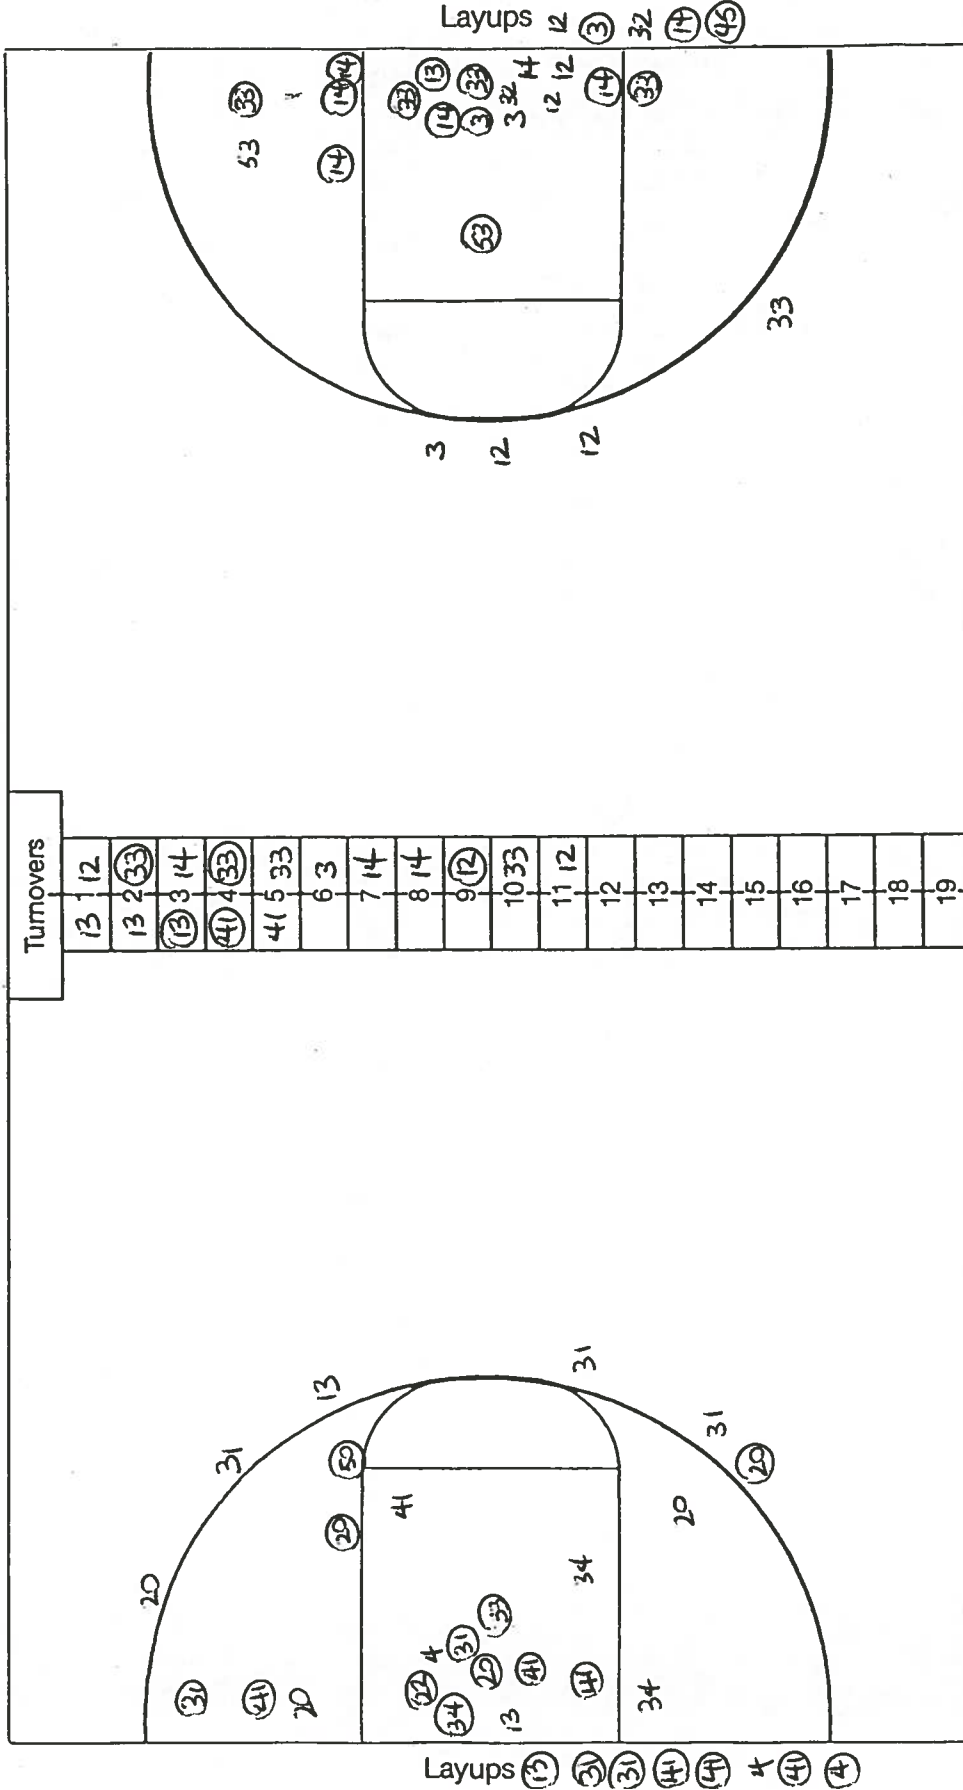

OFFICIAL BASKETBALL BOX SCORE -- G A M E T O T A L S

Lions vs RAINBOWS

12-19-95 8:15 A.M. at SPECIAL EVENTS ARENA

VISITORS: Lions (7-1)

No.	N A M E	TOT-FG		3-PT		FT	FTA	REBOUNDS			PF	TP	A	TO	BLK	S	MIN	
		FG	FGA	FG	FGA			OF	DE	TOT								
03	O'QUINN, Mike	*	6	10	0	1	2	5	3	5	8	2	14	3	2	0	0	28
04	KENNEDY, Tim		1	3	0	0	0	0	1	2	3	2	2	0	0	0	0	17
12	WILLIAMSON, Jim	*	2	10	0	4	3	3	0	1	1	1	7	3	6	0	2	40
13	JONES, Will		1	2	0	0	1	2	2	1	3	2	3	0	0	0	0	18
14	ODUOK, Ime	*	11	12	0	0	12	15	2	5	7	3	34	0	5	0	0	28
32	ANTHONY, John		0	2	0	0	2	2	3	0	3	0	2	0	0	0	0	6
33	AMMERMAN, Ben	*	5	7	0	1	2	2	3	1	4	2	12	4	4	0	2	29
45	PERRY, Jason		1	1	0	0	0	0	0	0	0	1	2	0	0	0	0	5
53	HOTOPP, Kenny	*	3	6	0	0	0	0	1	2	3	4	6	2	1	1	0	29
TEAM REBOUNDS.....								2	0	2								
TOTALS			30	53	0	6	22	29	17	17	34	17	82	12	19	1	4	200

Half ends.

Score: Hawaii 43, Loyola-Marymount 42.

NCAA BASKETBALL SHOT CHART

First Half

Second Half

(Circle one)

Team Loyola

Team HAWAII