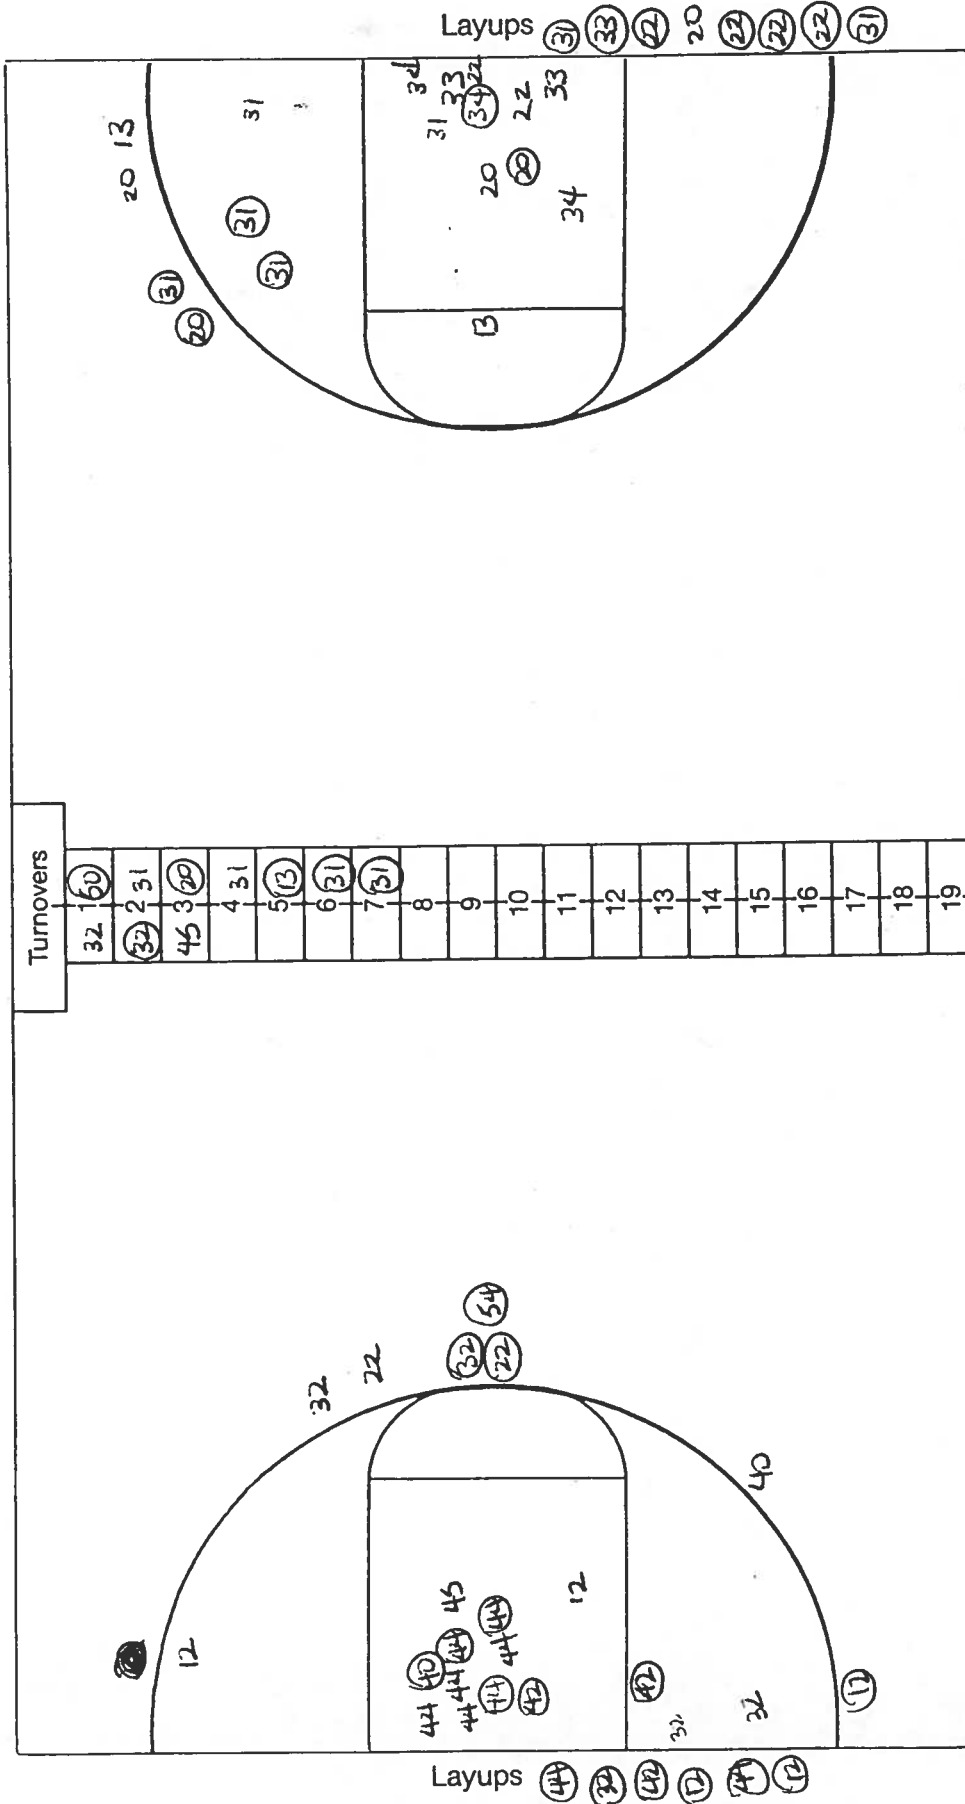

OFFICIAL BASKETBALL BOX SCORE -- G A M E T O T A L S
 BILLIKENS vs RAINBOWS
 11-26-95 9:00 p.m. at Special Events Arena

VISITORS: BILLIKENS (1-1)

No.	N A M E	TOT-FG		3-PT		FT	FTA	REBOUNDS			PF	TP	A	TO	BLK	S	MIN
		FG	FGA	FG	FGA			OF	DE	TOT							
11	WALKER, Jamall	1	3	1	3	0	0	0	1	1	1	3	0	0	0	11	
12	McCAULEY, Carlos	* 3	7	1	1	1	1	0	1	1	3	8	2	0	0	29	
14	HALLIBURTON, JJ	0	1	0	1	0	0	1	1	2	2	0	0	0	0	9	
22	COBBIN, Virgel	* 1	7	1	7	1	2	1	0	1	3	4	1	1	0	34	
32	FRAZIER, Corey	* 4	7	3	4	1	2	0	1	1	4	12	3	2	0	26	
34	CASWELL, Tyrone	1	1	0	0	1	2	2	0	2	1	3	0	2	0	5	
40	LUECHTEFELD, Ryan	1	4	0	2	4	6	2	2	4	2	6	1	0	0	12	
42	HARRIS, Jeff	* 3	9	0	0	7	9	3	4	7	2	13	3	2	1	33	
44	JOHNSON, Jamal	* 6	12	0	1	2	6	3	3	6	5	14	1	3	1	21	
45	BARENTINE, Sekeue	0	2	0	0	0	0	0	0	0	1	0	0	1	0	12	
54	NONDAS, Paul	1	2	1	1	0	0	0	0	0	1	3	0	0	0	8	
TEAM REBOUNDS.....								3	2	5							
TOTALS		21	55	7	20	17	28	15	15	30	25	66	11	11	2	6	200

NCAA BASKETBALL SHOT CHART

First Half

Second Half

(Circle one)

Team Hawaii

Team St. Louis

Attempted 26
 Made 13
 Percentage .500

2 10
 pts. off
 TO.